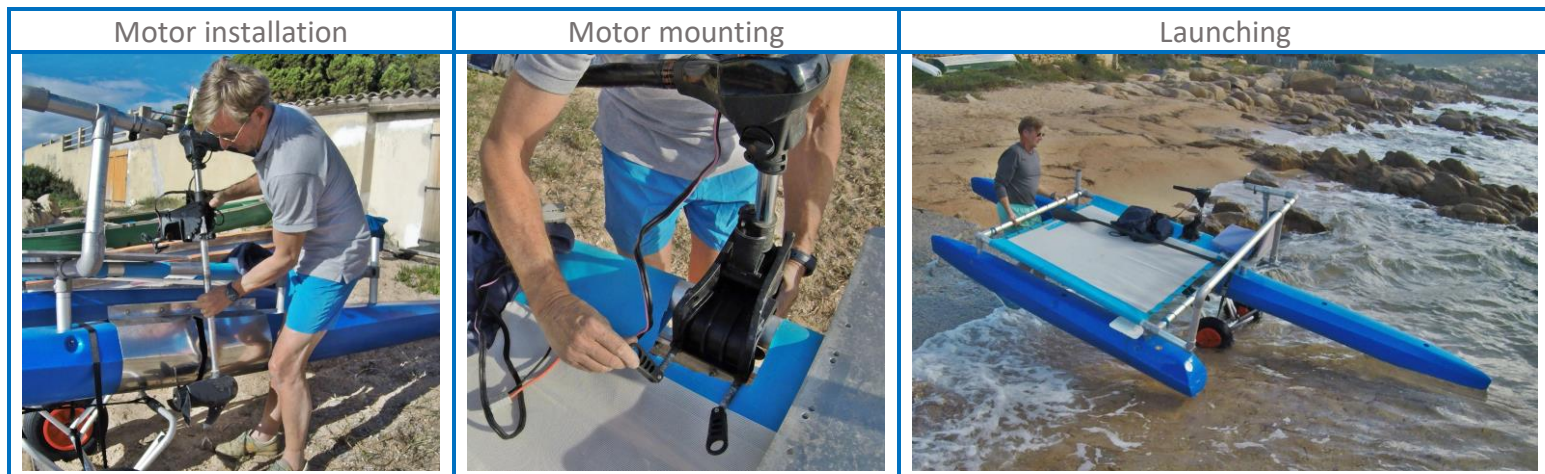

ECOPULSE

INNOVATION

THE MOST ECONOMICAL OF THE EXISTING SMALL BOATS

ECOPULSE is available in two versions: Trimaran and Prao.

It is lightweight, safe, seaworthy, multi-seater, quiet, dismantlable, and easily transportable. It can accommodate a 3.6 m² sail, enabling hybrid operation and saving battery power. It is sold with or without the motor and battery kit. With a 1200-watt motor, at 12 km/h, it can limit its electricity consumption to 0.08 kwh per kilometer traveled, or 1 euro cent per km.

Launching is done using a lightweight trolley that can roll on sand.

We have selected two sets of motor and battery, for their performance, reliability, quiet operation, smoothness, and ease of use :

Motor power	Battery		Weight in Kg/Lbs		Maximum speed km/h
	Capacity	Voltage	Motor	Battery	
1200 W	60 Ah	24 V	10/22	8/17	14
2400 W	50 Ah	48 V	13/29	10/22	16

The throttle offers: forward, stop, and reverse, with precise, progressive and pleasant power control. It's easy to ride, even for a young child.

The battery level is indicated by a voltmeter located on the motor, clearly visible in all weather conditions.

With its motor rotating on its axis, the **ECOPULSE** can move in all directions:

180° rotation: reverse.

90° rotation to the right or left: lateral movement, etc.

ECOPULSE is certified compliant with European Directive No. 2013/53/EU of 20/11/2013 on recreational craft, in category D.